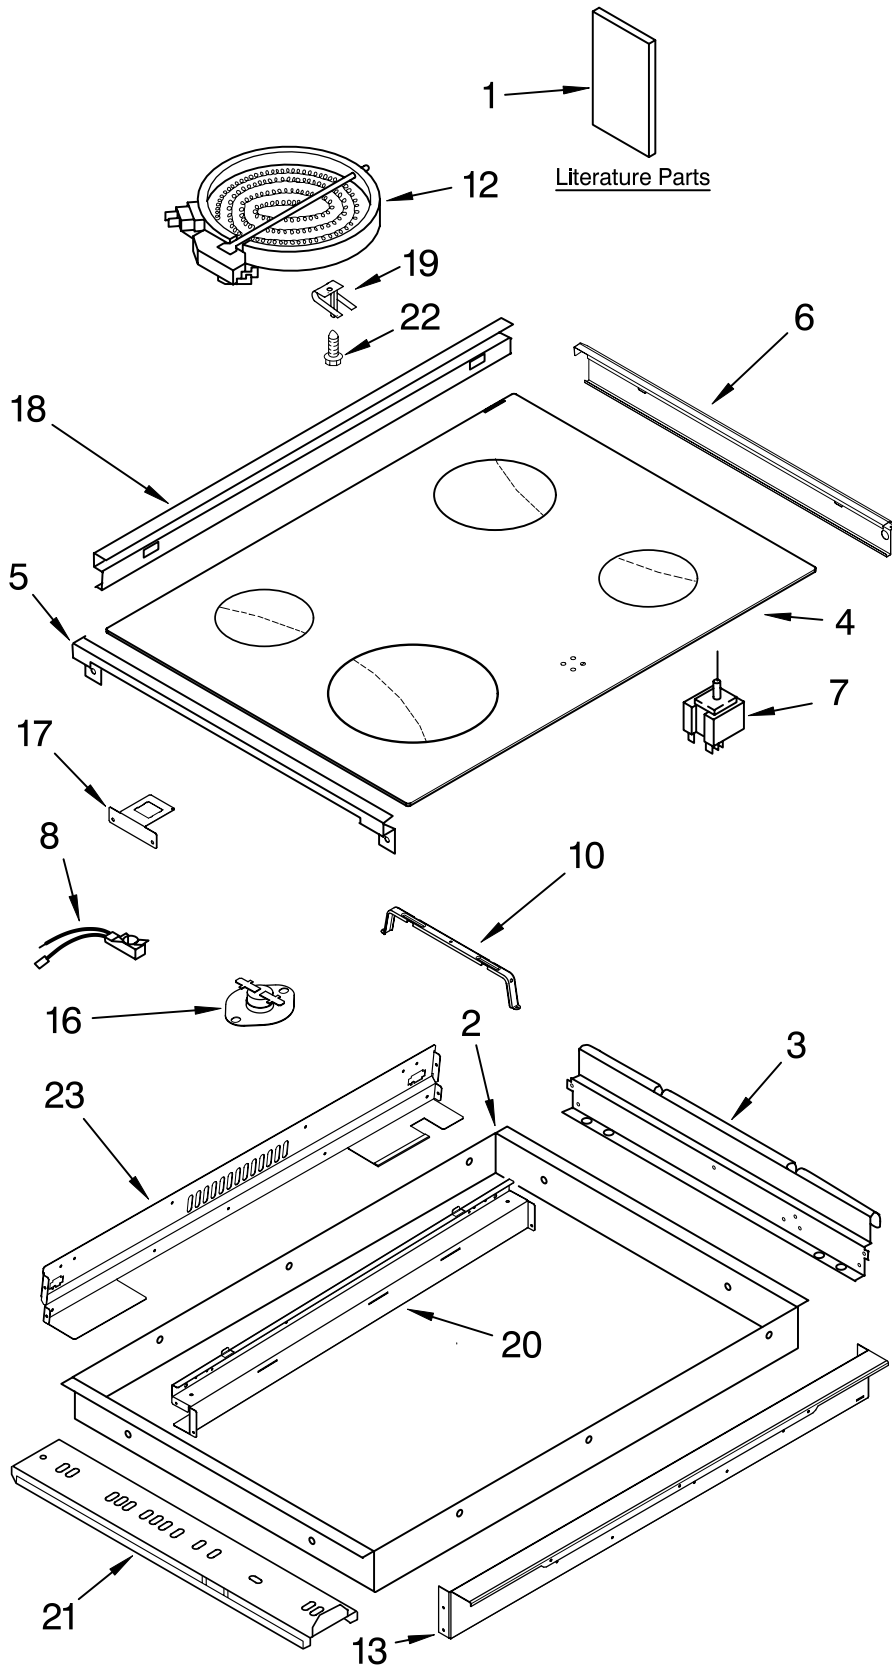

# COOKTOP PARTS

For Models: GY396LXPB00, GY396LXPQ00, GY396LXPT00, GY396LXPS00  
 (Black) (White) (Biscuit) (S.Steel)

30" Slide-In  
 ELECTRIC OVEN  
 SELF CLEAN

Illus. No.	Part No.	DESCRIPTION
1	9757446	Literature Parts
	9757454	Installation Instructions
	9757795	Use & Care Guide
	9757680	Tech Sheet
	3191638	Anti-Tip Instruct.
	3192459	Safe Cooking Tips
2	3192459	Burner Box
3	4454023	Bracket, Mounting
	3179776	Screw
4		Cooktop
	9756788BT	Biscuit
	9756788WH	White
	9756788BL	Black
	9756450	Gasket
5	4453764	Clip, Ceran (2)
	3179776	Screw
6		Trim-CkTop, SI
	4453875WH	White LH
	4453875BT	Biscuit LH
	4453875BL	Black LH
	4453875SS	S.Steel LH
	4453870WH	White RH
	4453870BT	Biscuit RH
	4453870BL	Black RH
	4453870SS	S.Steel RH
	3400805	Screw
7		Switch, Infinite
	9750638	LR, RF
	9750639	RR
	9750641	LF
8	8523739	Light, Indicator
10	9756821	Support, Wiring
	4449809	Screw (2)
12		Element, Surface
	8523698	1200W LR,RF
	8523696	1800W RR
	8523692	2500W LF
13	9757800	Bracket, Front Support
	3179776	Screw (4)
16	9751984	Bi-Metal
	3196160	Screw (2)
17	9758799	Bracket, Ind. Lamp
	3196160	Screw (2)
18		Trim, Extension
	4453865WH	White
	4453865BT	Biscuit
	4453865BL	Black
	4453865SS	S.Steel
	3196160	Screw
19	3191791	Spring, Locator
20	9757802	Bracket, Rear Sprt
	3179776	Screw (4)
21	9756813	Rail, Element (2)
	3179776	Screw (4)
22	486754	Screw
23	9759628	Cover, Cktp Rear
	3179776	Screw (4)

Illus. No.	Part No.	DESCRIPTION
4	9757119	Bracket, Console
	3179776	Screw (3)
5	3196068	Lens, Ind. (2)
6	9757410	Bracket, Control
	486579	Screw
7	8523265	Housing, Ind. Lt.

Illus. No.	Part No.	DESCRIPTION
8		Endcap
	9756614BT	Biscuit LH
	9756614WH	White LH
	9756614BL	Black LH
	9756611BT	Biscuit RH
	9756611WH	White RH
	9756611BL	Black RH
	3196172	Screw
9		Knob
	9756659BL	Black
	9756659WH	White
	9756659BT	Biscuit